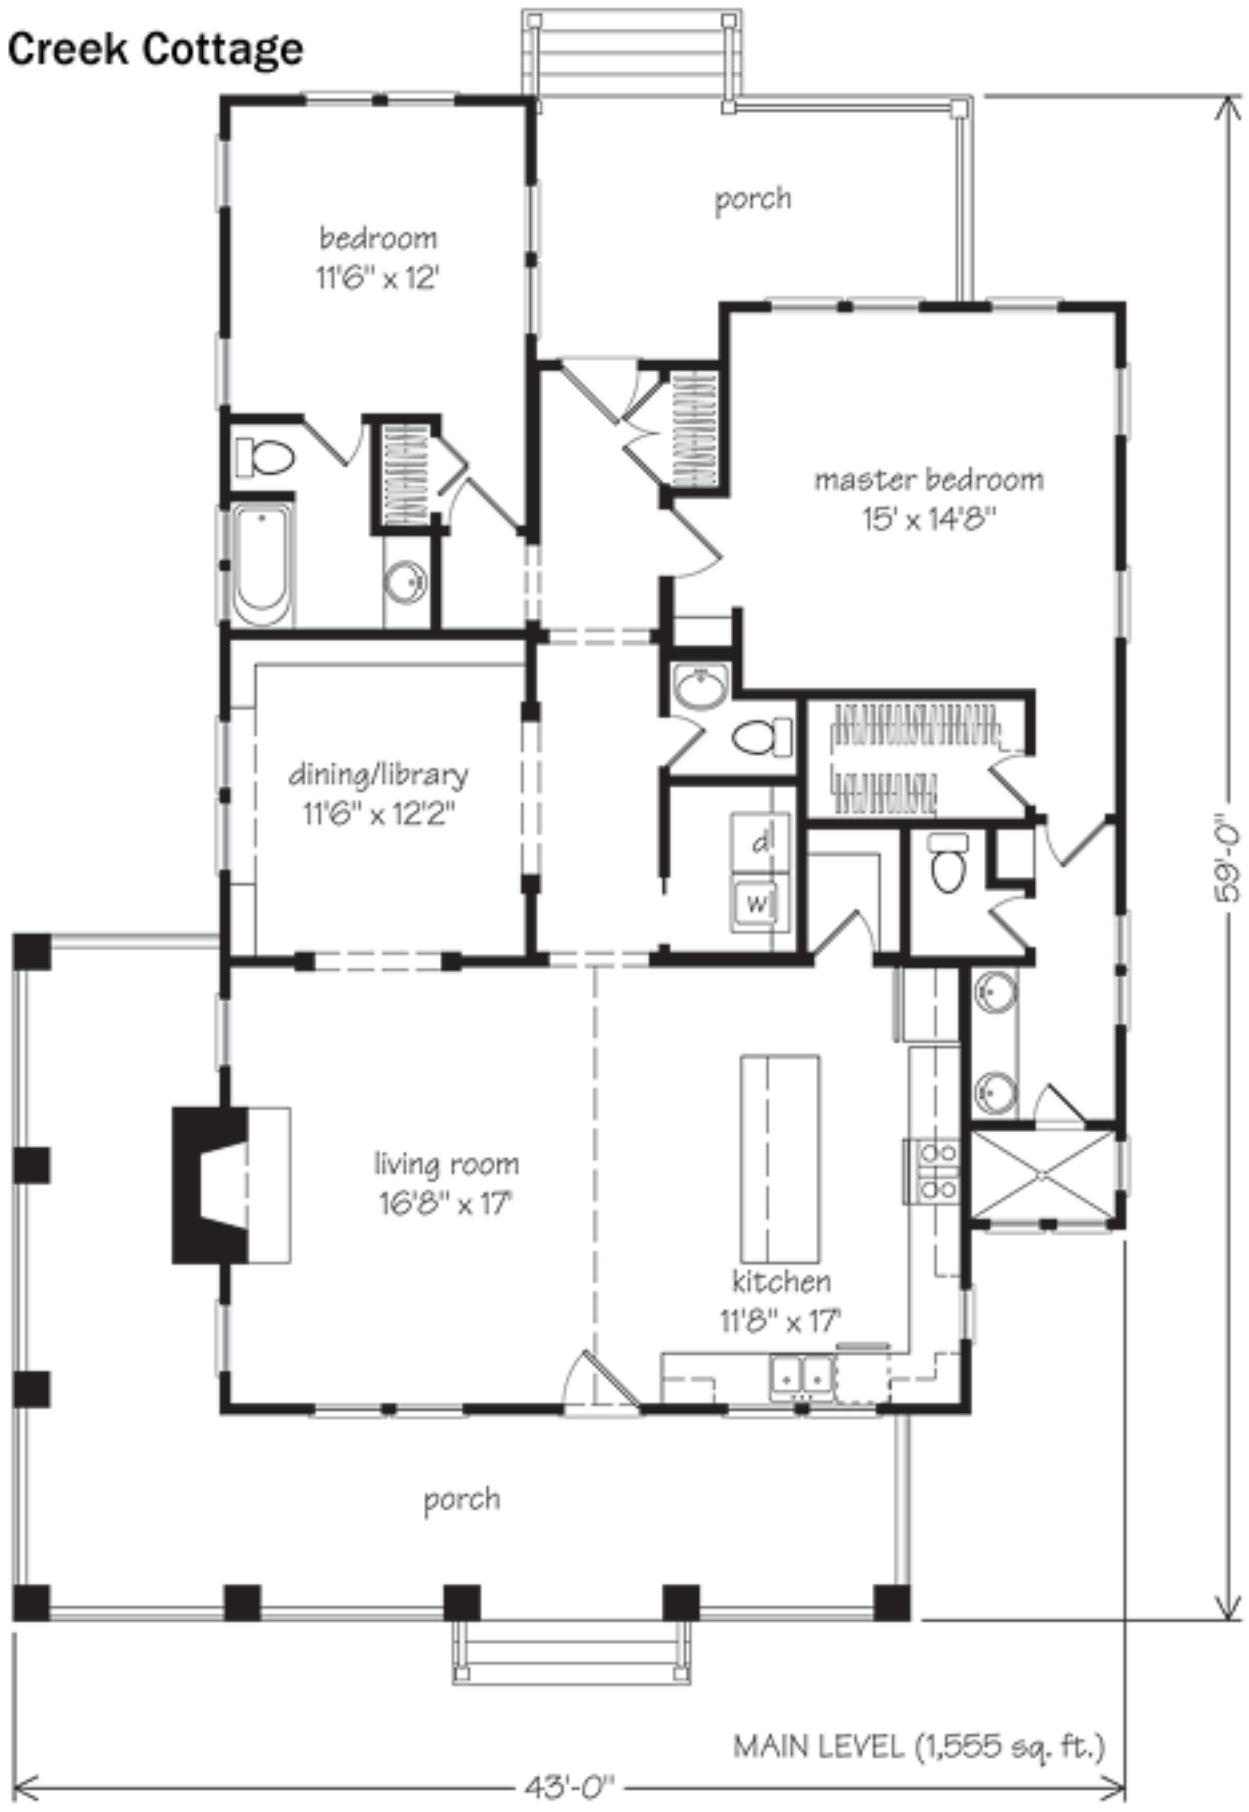

Whisper Creek Cottage

MAIN LEVEL (1,555 sq. ft.)

43'-0"

59'-0"